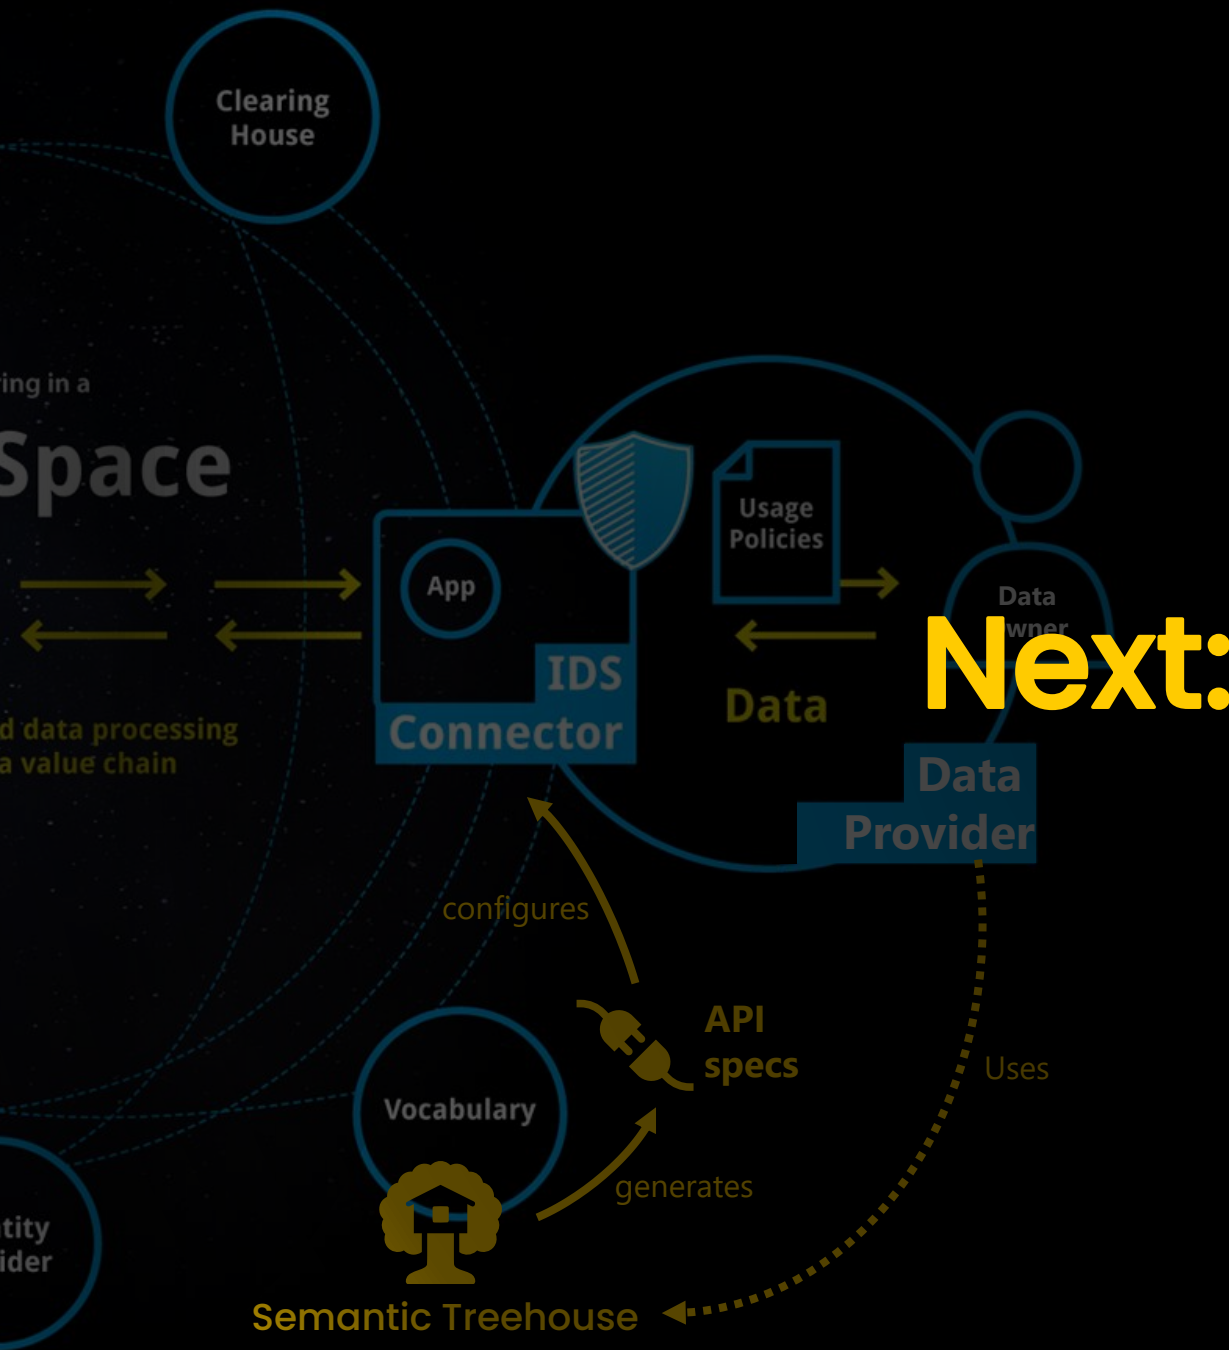

Next: DEMO

User story

Data of energy consumption by water pump in Tilos, Greece

Data Snippet:

Series	Time	Value (Watts)
Ag. Thekla	2019-12-31T00:00:00+02:00	19,186
Ag. Thekla	2019-12-31T01:00:00+02:00	19,473
Ag. Thekla	2019-12-31T02:00:00+02:00	19,225
Ag. Thekla	2019-12-31T03:00:00+02:00	19,944
Ag. Thekla	2019-12-31T04:00:00+02:00	19,752
Ag. Thekla	2019-12-31T05:00:00+02:00	19,676
Ag. Thekla	2019-12-31T06:00:00+02:00	18,874
Ag. Thekla	2019-12-31T07:00:00+02:00	18,858
Ag. Thekla	2019-12-31T08:00:00+02:00	17,950
Ag. Thekla	2019-12-31T09:00:00+02:00	18,252
Ag. Thekla	2019-12-31T10:00:00+02:00	18,830
Ag. Thekla	2019-12-31T11:00:00+02:00	19,220
Ag. Thekla	2019-12-31T12:00:00+02:00	18,221
Ag. Thekla	2019-12-31T13:00:00+02:00	18,382
Ag. Thekla	2019-12-31T14:00:00+02:00	17,903
Ag. Thekla	2019-12-31T15:00:00+02:00	2.167,583
Ag. Thekla	2019-12-31T16:00:00+02:00	5.742,503
Ag. Thekla	2019-12-31T17:00:00+02:00	5.719,260
Ag. Thekla	2019-12-31T18:00:00+02:00	5.715,935
Ag. Thekla	2019-12-31T19:00:00+02:00	5.708,709