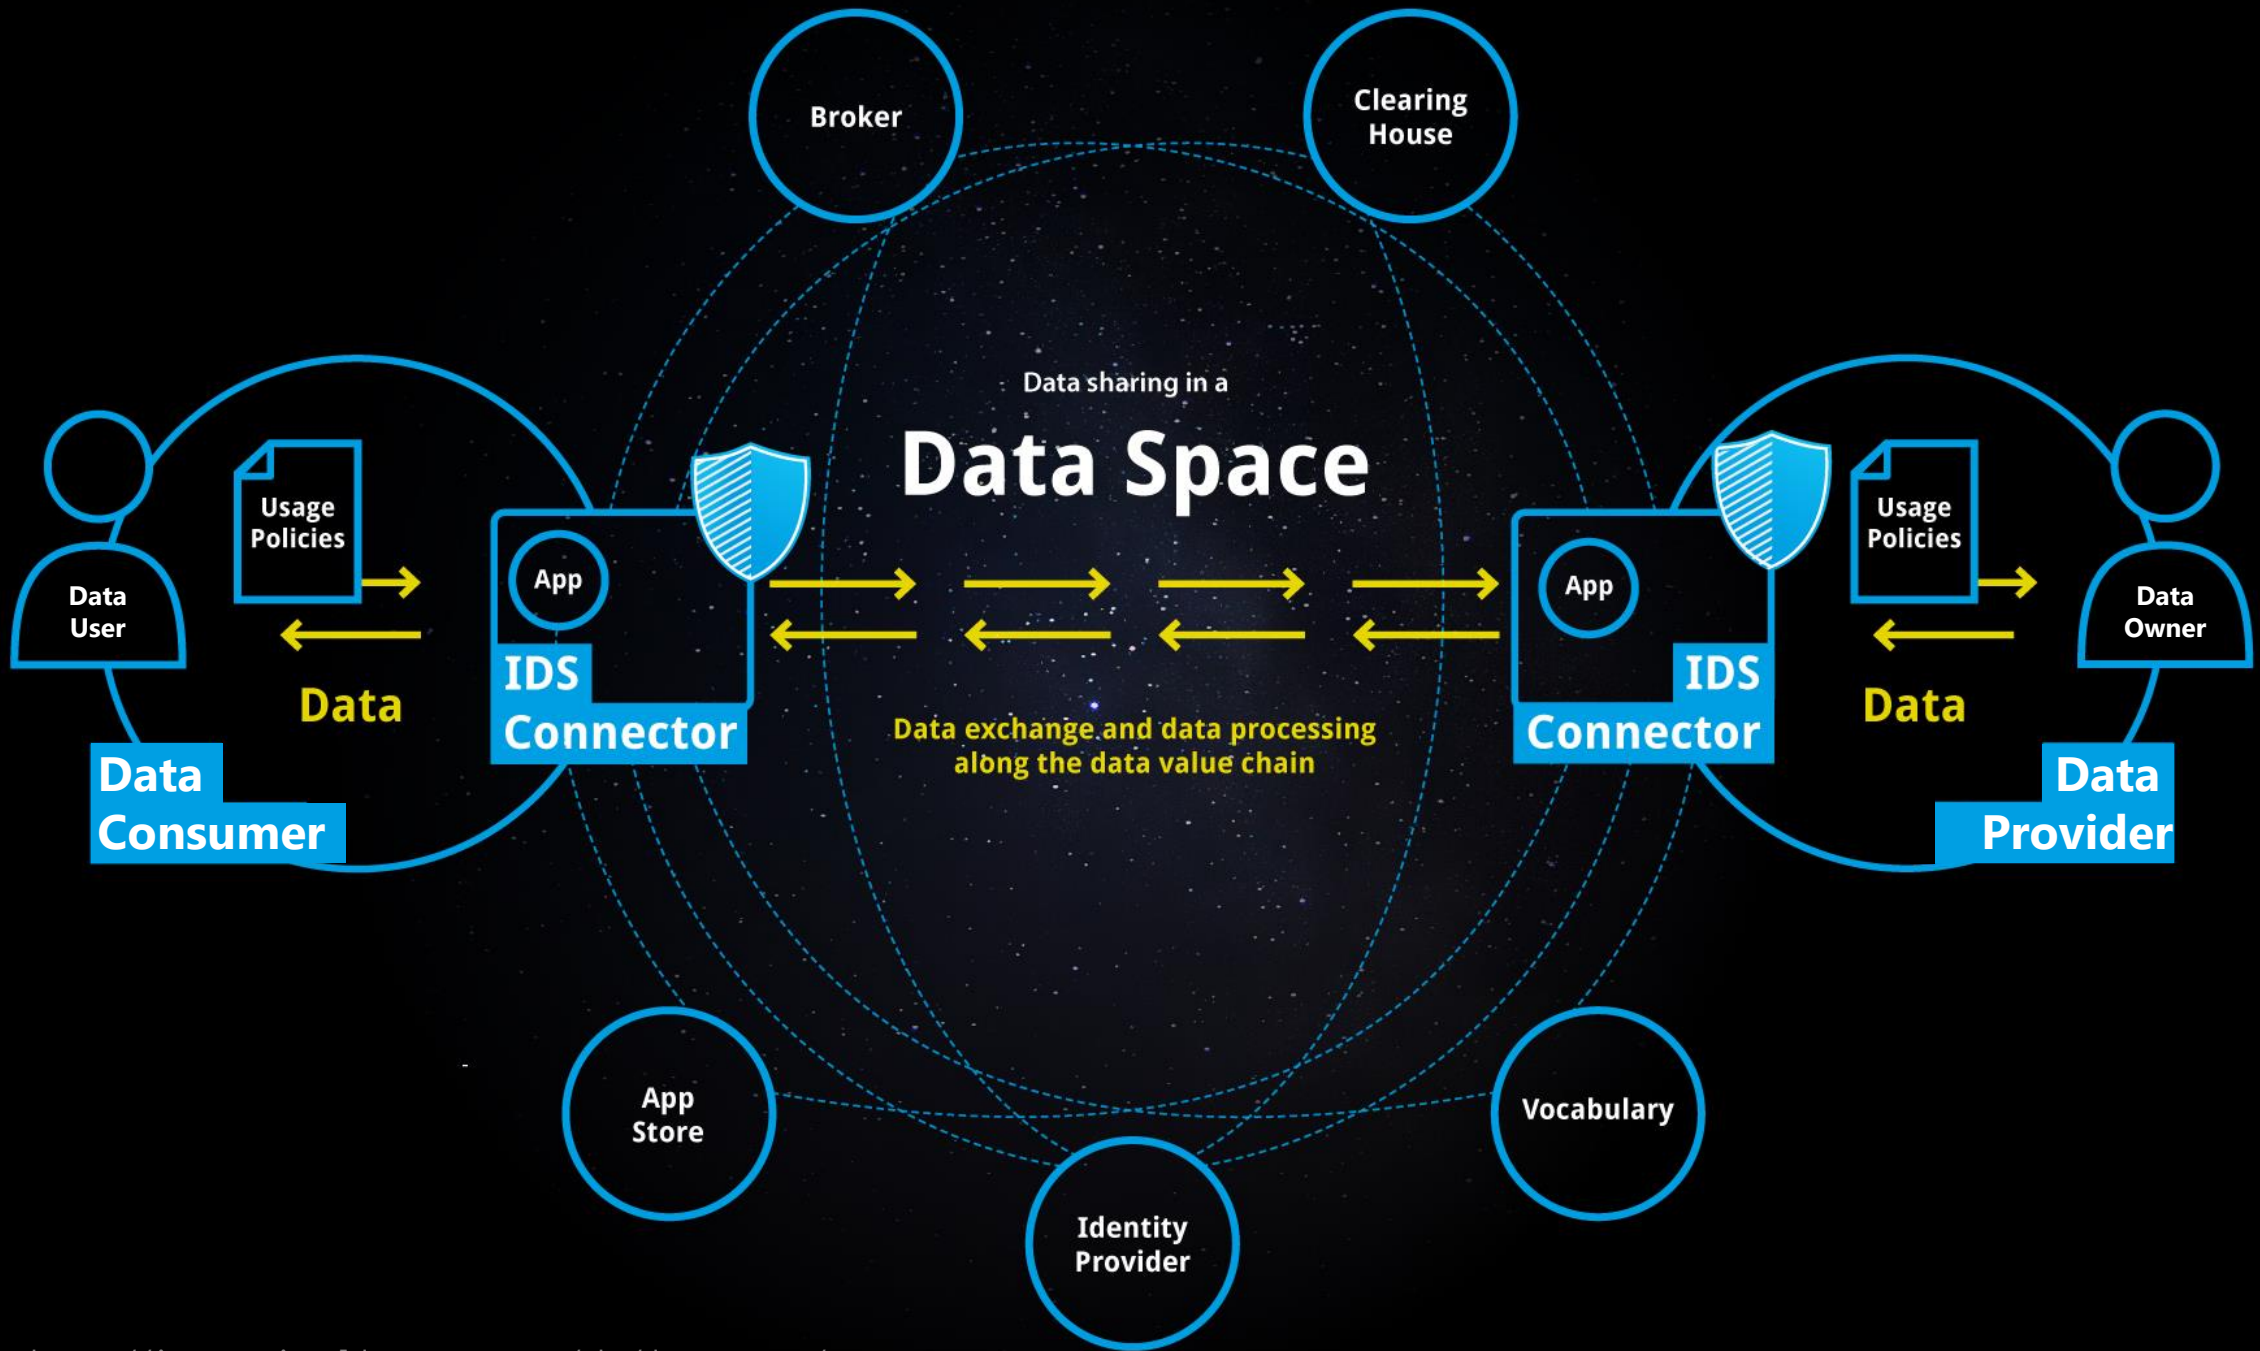

› **DEMO:**

**CONFIGURING DATA SPACE CONNECTORS
WITH VOCABULARIES**

**SPEAKER:
WOUTER VAN DEN BERG**

› WHAT BROUGHT ME HERE

Semantic Interoperability

- › Since 2007: helping Dutch economic sectors achieve semantic interoperability
- › Our own community platform application for semantic standards:

Semantic Treehouse

Data Spaces

- › Since 2018: shaping data spaces
 - › IDS Hub (Netherlands)
 - › Gaia-X hub (Netherlands)
 - › Many Horizon Europe (HE) and Digital Europe Programme (DEP) projects

User story