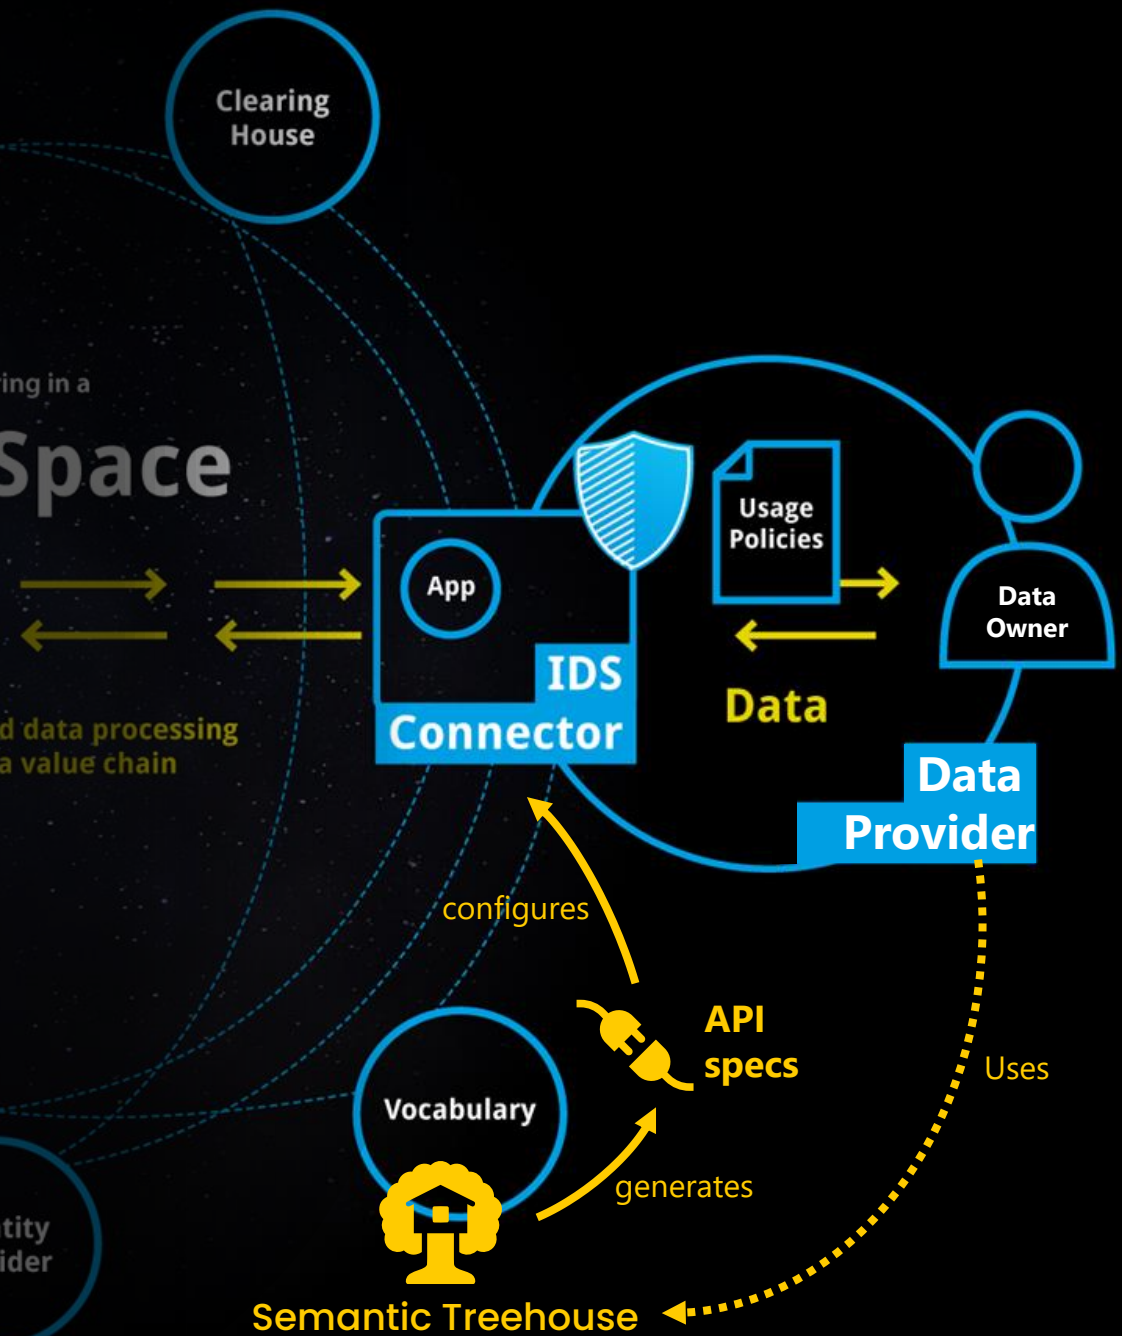

› **DEMO:**

**CONFIGURING DATA SPACE CONNECTORS
WITH VOCABULARIES**

**SPEAKER:
WOUTER VAN DEN BERG**

› WHAT BROUGHT ME HERE

Semantic Interoperability

- › Since 2007: helping Dutch economic sectors achieve semantic interoperability
- › Our own community platform application for semantic standards:

Semantic Treehouse

Data Spaces

- › Since 2018: shaping data spaces
 - › IDS Hub (Netherlands)
 - › Gaia-X hub (Netherlands)
 - › Many Horizon Europe (HE) and Digital Europe Programme (DEP) projects

User story